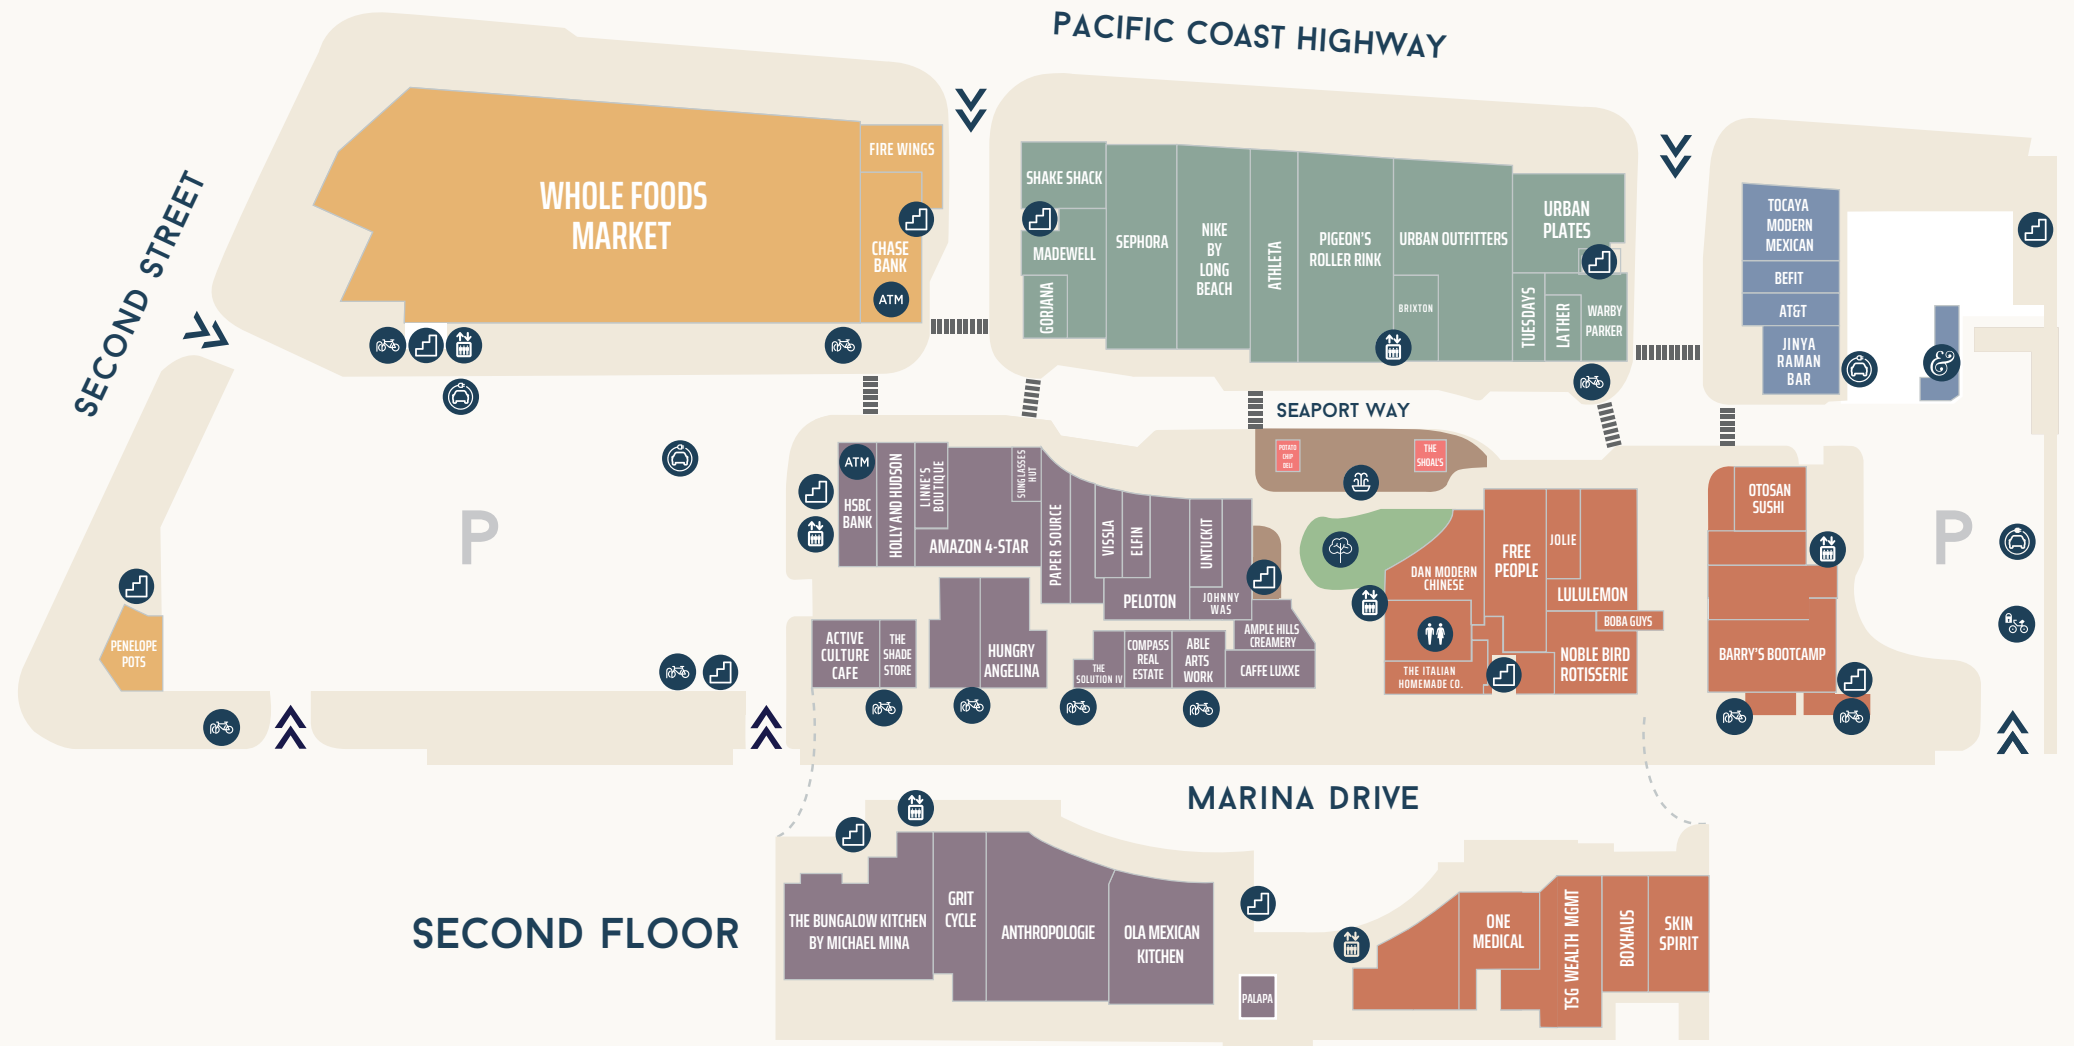

Whole Foods Market
(562) 598-8687
www.wholefoodsmarket.com

DIRECTORY

ABOUT 2ND & PCH

2ND & PCH invites you to a coastal experience with marina views where you will find national, regional, and locally grown best-in-class retailers and restaurateurs. Art and culture intersect with walkable streetscapes within a community urban village. Our casual yet elegant style connects outdoor living with the SoCal lifestyle providing a place to create memories. With nearly 1,100 parking spaces, complimentary Wi-Fi, fire pits, a water feature, lush landscaping, dedicated bicycle lanes and hospitality focused amenities, we welcome you to take in the views while you stay, shop, dine and relax.

DIRECTORY

SHOP

- AT&T
- Able ARTS Work
- Amazon 4-Star
- Anthropologie
- Athleta
- Brixton
- Elfin
- Free People
- gorjana
- Johnny Was
- jolie
- Linne's Boutique
- lululemon
- Madewell
- Madison Reed
- Nike By Long Beach
- Paper Source
- Penelope Pots
- Pigeon's Roller Rink (Pop Up)
- Sephora
- Sunglass Hut
- UNTUCKit
- Urban Outfitters
- Vissla
- Warby Parker
- Whole Foods Market

DINE

- Active Culture Café
- Ample Hills Creamery
- Boba Guys
- Caffe Luxxe
- Dan Modern Chinese
- Fire Wings
- Hungry Angelina
- JINYA Ramen Bar
- Noble Bird Rotisserie
- Ola Mexican Kitchen
- Otosan Sushi
- palapa
- Potato Chips Deli
- Shake Shack
- The Bungalow Kitchen by Michael Mina
- The Italian Homemade Co.
- The Shoal's
- Tocaya Modern Mexican
- Tuesday's Sweet Shoppe
- Urban Plates
- Whole Foods Market

LIFESTYLE

- Barry's Bootcamp
- BeFit Modern Pilates
- BOXHAUS
- Compass Real Estate
- Chase Bank
- Grit Cycle
- Holly and Hudson
- Nail Lounge
- HSBC Bank
- Lather
- Madison Reed
- One Medical
- Peloton
- Penelope Pots
- Pigeon's Roller Rink (Pop Up)
- Sephora
- Skin Spirit
- The Shade Store
- The Solution IV
- TSG Wealth Management
- Whole Foods Market